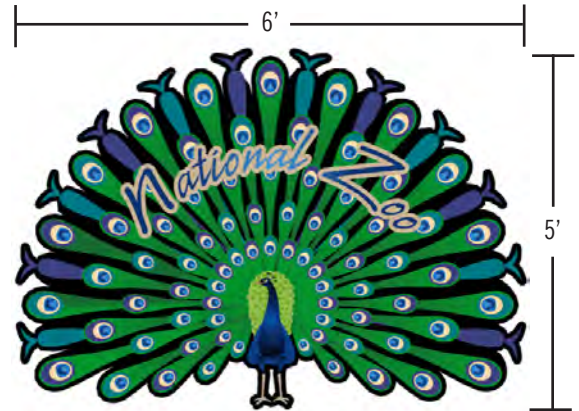

Classic Impressions™ HD Custom Shape Mats

Logo / Wiper / Indoor

- Logos and designs are printed onto the 32 ounce carpet face with our state-of-the-art digital printer; fine details, shading, and 3-D images are easily achieved
- 150 standard color options; PMS color matching is available
- **Resilient** - high-twist, heat-set nylon resists crushing, protecting the image quality and extending the useful life of the mat
- **Durable 90 mil nitrile rubber backing**; available with cleated backing for placement on carpet, or smooth backing for hard floor surfaces
- **Commercially launderable**

FERGUSON
CLEANING SUPPLIES

100%
customer satisfaction
GUARANTEED

MADE
IN THE
USA

Classic Impressions™ HD Custom Shape Mats

Logo / Wiper / Indoor

Product No. 733

Sizing Instructions:

In order to design a Custom Shape Classic Impression HD, please stay within the maximum 6' width and 23' length of the carpet used for the product. Use the diagram below as a sizing reference when designing custom-shape mats.