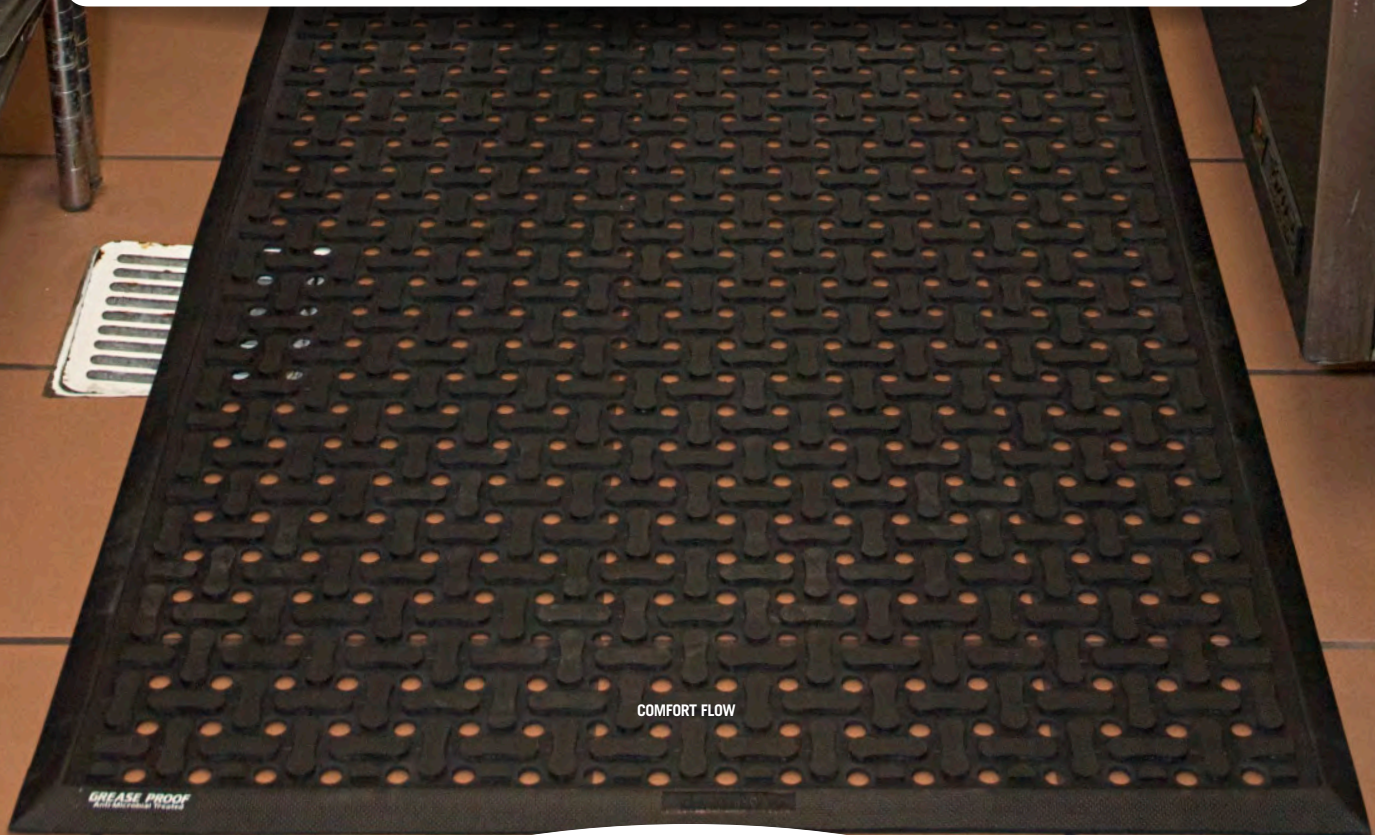

# Are all Kitchen Mats the Same?

*Compare and find out...*

**Andersen Comfort Flow**

**vs.**

**Traditional Kitchen Mats**

Yes	Reduces lifting injuries by being lighter weight	No
Yes	Lasts up to five times longer	No
Yes	Really comfortable to stand on	No
Yes	Easily fit into sinks and dishwashers for cleaning	No
Yes	Made to last - 100% Customer Satisfaction Guaranteed	No
Yes	Low profile - prevents trips and falls and allows carts to roll over	No
Yes	Anti-microbially treated	No
Yes	Made in America	No