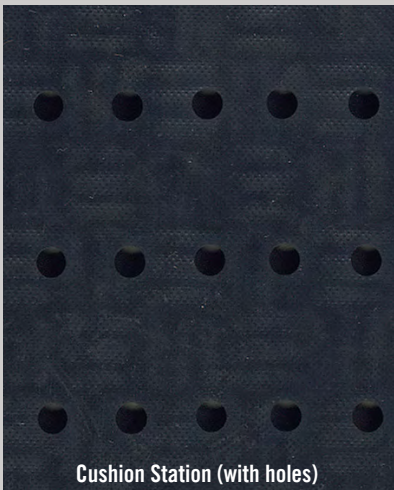

Cushion Station™ Mat

Anti-Fatigue / Indoor

Cushion Station (with holes)

Cushion Station (without holes)

The Cushion Station mat is constructed with durable high-density closed-cell nitrile foam rubber, giving it superior anti-fatigue qualities. Cushion Station mats are available with or without holes for use in wet or dry environments.

- **Grease/oil and chemical-resistant**
- **Odor resistant** - anti-microbial treated for lifetime protection against odors and degradation
- **Welding safe**
- **Safe** - beveled edges provide a safe transition from mat to floor; certified slip-resistant by the National Floor Safety Institute
- **Commercially launderable and can be autoclave sterilized**
- **Lightweight and flexible** for easy handling and cleaning

Cushion Station™

Anti-Fatigue / Indoor

Product No. 370, 371 (with holes)

Standard Sizes: All sizes available with or without holes

2' X 3.2'	3.2' X 5.3'	4' X 5.9'
	3.2' X 8	4' X 8.3'
	3.2' X 12.3'	4' X 12.3'
	3.2' X 16.1'	4' X 16.1'
	3.2' X 20.1'	4' X 20.1'