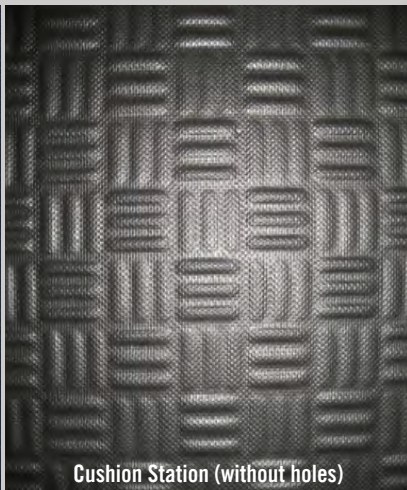

Cushion Station™ Mat

Anti-Fatigue / Indoor

Cushion Station (with holes)

Cushion Station (without holes)

The Cushion Station mat is constructed with durable high-density closed-cell nitrile foam rubber, giving it superior anti-fatigue qualities. Cushion Station mats are available with or without holes for use in wet or dry environments.

- **Grease/oil and chemical-resistant**
- **Odor resistant** - anti-microbial treated for lifetime protection against odors and degradation
- **Welding safe**
- **Safe** - beveled edges provide a safe transition from mat to floor; certified slip-resistant by the National Floor Safety Institute
- **Commercially launderable and can be autoclave sterilized**
- **Lightweight and flexible** for easy handling and cleaning

Cushion Station™

Anti-Fatigue / Indoor

Product No. 370, 371 (with holes)

Standard Sizes: All sizes available with or without holes

2' X 3.2'	3.2' X 5.3'	4' X 5.9'
	3.2' X 8	4' X 8.3'
	3.2' X 12.3'	4' X 12.3'
	3.2' X 16.1'	4' X 16.1'
	3.2' X 20.1'	4' X 20.1'