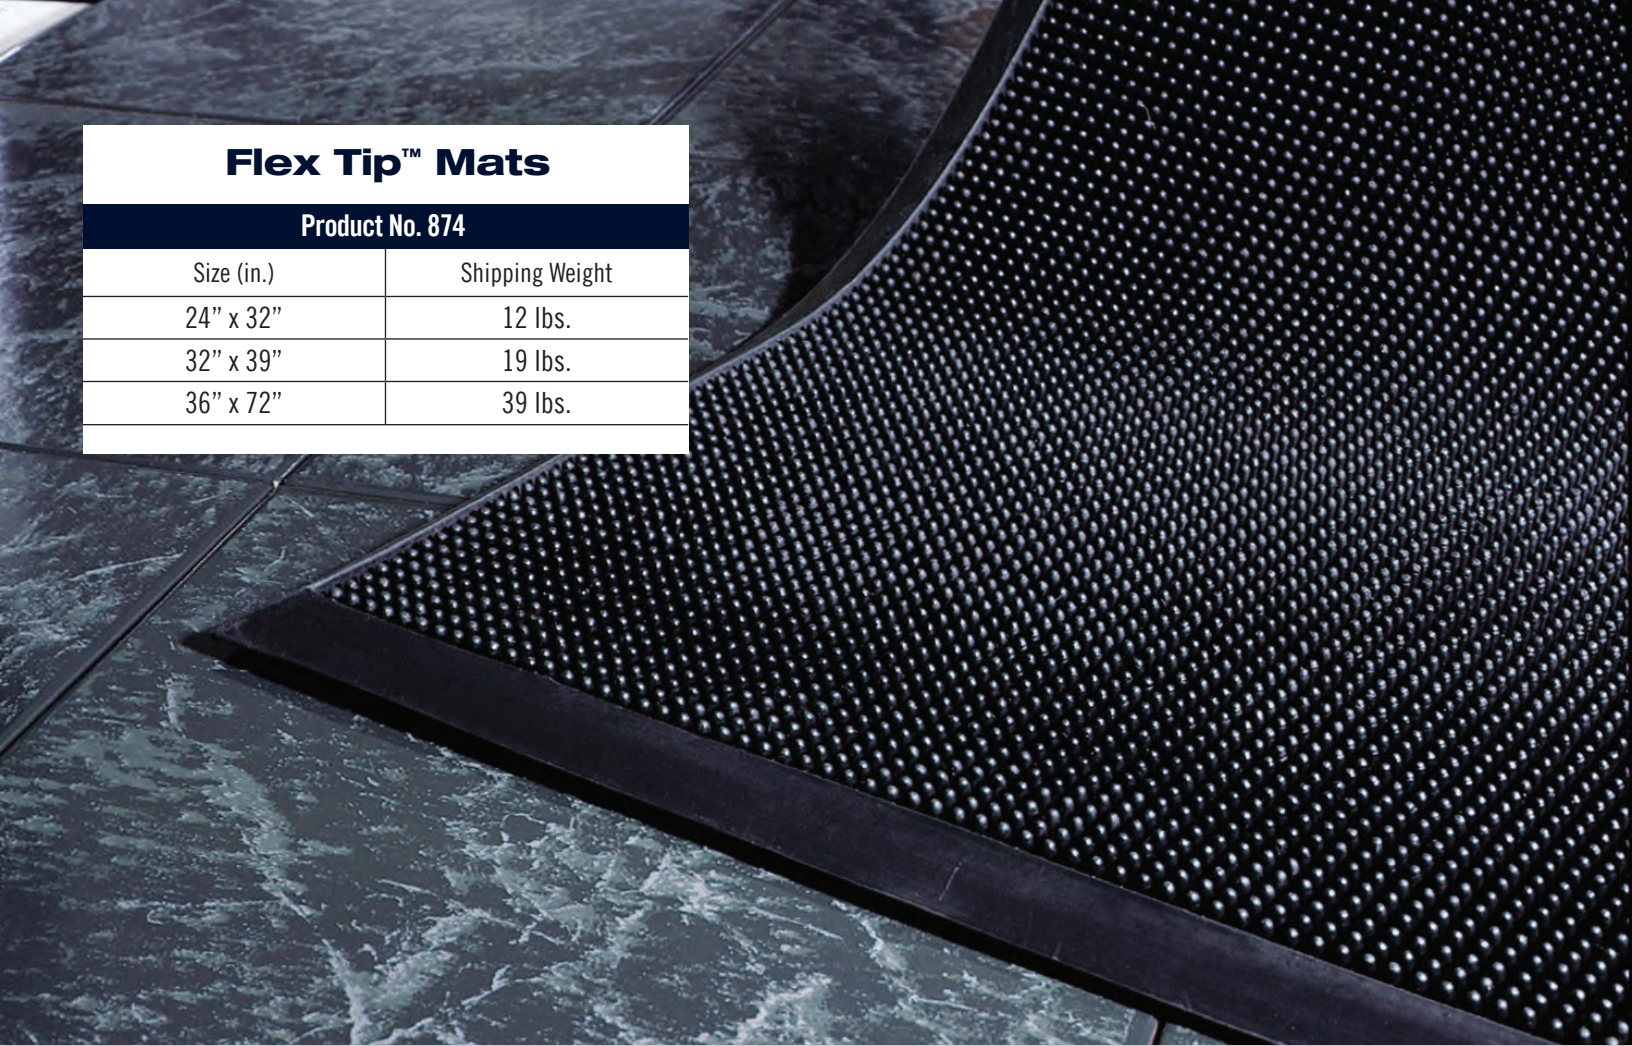

Flex Tip™ Mats

Product No. 874

Size (in.)	Shipping Weight
24" x 32"	12 lbs.
32" x 39"	19 lbs.
36" x 72"	39 lbs.

Flex Tip mats feature 2,000 finger-like tips per square foot designed to aggressively scrape soil from shoes.

- **Clean** - 2,000 finger-like tips per square foot effectively remove dirt while deep wells hold it to minimize tracking
- **Safe** - OSHA-compliant bevelled edges ensure a safe transition from floor to mat
- **Comfortable** - Finger-like tips provide excellent anti-fatigue qualities
- **Easy to Clean** - Lightweight flexible design ensures easy handling and cleaning (shake off soil and hose off)
- 5/8" natural rubber construction