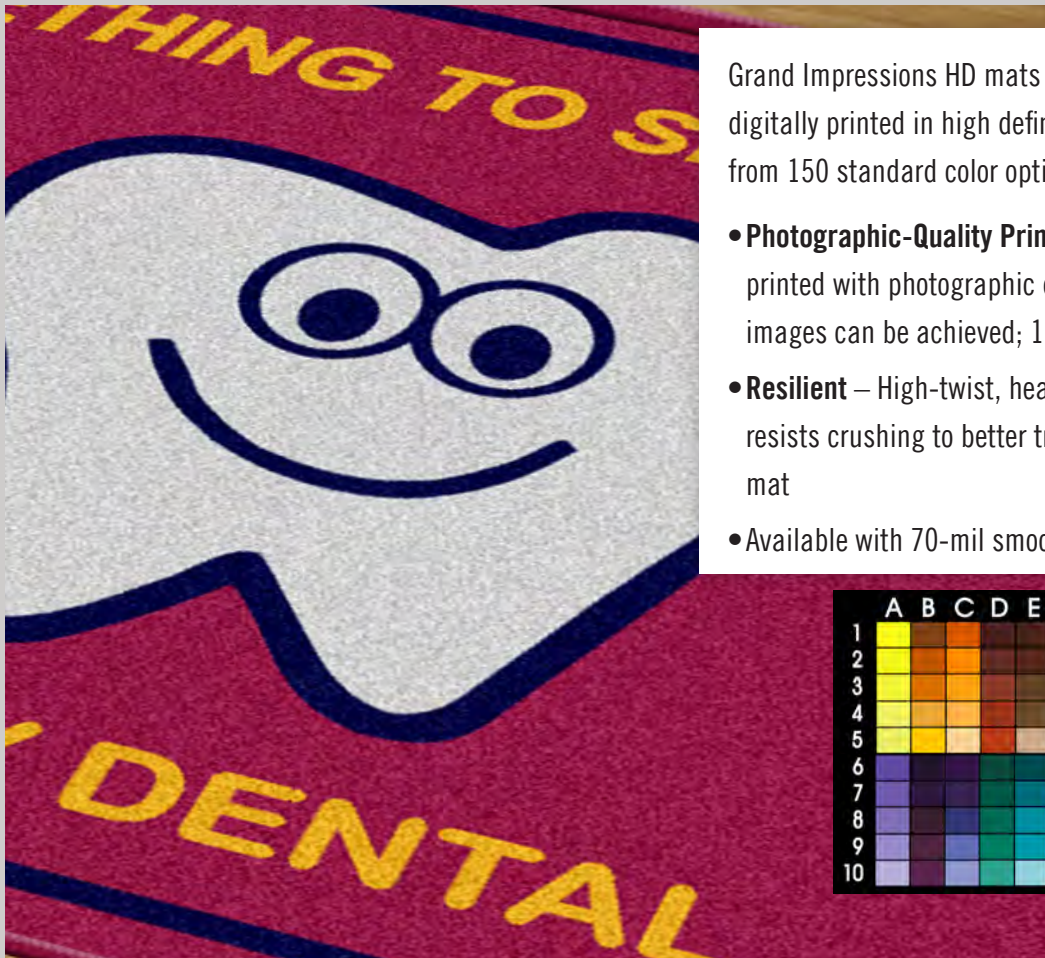

Grand Impressions HD Mats

Logo / Wiper / Indoor

Grand Impressions HD mats feature your custom logo or artwork digitally printed in high definition with photographic quality. Choose from 150 standard color options.

- **Photographic-Quality Print** – Logos and designs are digitally printed with photographic quality; fine details, shading, and 3D images can be achieved; 150 standard colors options available
- **Resilient** – High-twist, heat-set nylon (32 ounces/square yard) resists crushing to better trap dirt and extend the useful life of the mat
- Available with 70-mil smooth vinyl backing and serged borders

Grand Impressions HD Mats

Logo / Wiper / Indoor

Product No. 64

| Size (ft.) | Size (in.) | Shipping Weight |
|------------|------------|-----------------|
| 2' x 3' | 24" x 35" | 6 lbs. |
| 3' x 4' | 35" x 47" | 9 lbs. |
| 3' x 5' | 35" x 59" | 11 lbs. |
| 3' x 10' | 35" x 119" | 20 lbs. |
| 4' x 6' | 45" x 69" | 17 lbs. |
| 4' x 8' | 45" x 95" | 21 lbs. |
| 5' x 8' | 58" x 95" | 25 lbs. |
| 5' x 10' | 58" x 119" | 29 lbs. |
| 6' x 10' | 68" x 119" | 35 lbs. |
| 6' x 12' | 68" x 143" | 41 lbs. |

Note: Special sizes available in widths of 3' (35"), 4' (45"), 5' (58"), or 6' (68") and lengths up to 40'.

FERGUSON
CLEANING SUPPLIES

Cleaning Supplies That Work & People Who Care

FergusonCleaningSupplies.com