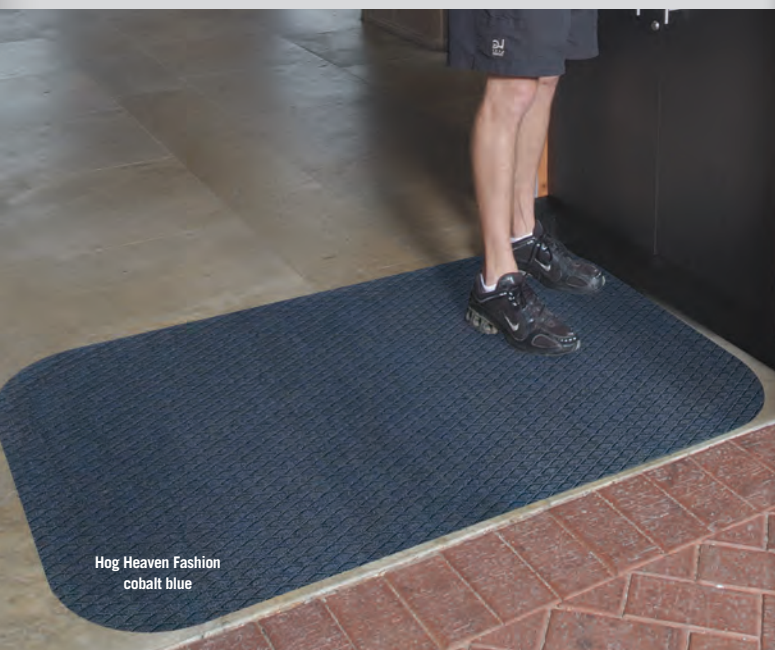

INTERIOR/ANTI-FATIGUE

HOG HEAVEN™ FASHION

- Anti-static, slip-resistant 100% solution-dyed polypropylene top surface will not fade
- Solution-dyed fabric is molded to a solid Nitrile rubber surface for best durability
- Closed-cell cushion backing is molded to the Nitrile surface, providing a comfortable long-lasting mat with greater border strength
- Beveled border remains flexible for the life of the product and will not crack or curl
- All Hog Heaven™ mats are certified slip resistant by the National Floor Safety Institute
- Available in two thicknesses: 5/8" and 7/8"
- Ideal uses include concierge desk, bellman stand, copier station, registration desk and shipping desk

320 granite 321 cocoa brown 322 cobalt blue 323 coal black

INTERIOR/ANTI-FATIGUE

HOG HEAVEN™ PLUSH

- Anti-static, slip-resistant 100% solution-dyed nylon top surface will not fade
- Closed-cell cushion backing provides long-lasting comfort without breaking down
- Beveled edges and curved corners create a safer transition from mat to floor
- Designed for maximum worker comfort and striking appearance
- All Hog Heaven™ mats are certified slip resistant by the National Floor Safety Institute
- Available in two thicknesses: 5/8" and 7/8"
- Ideal uses include concierge desk, bellman stand, copier station, registration desk and shipping desk