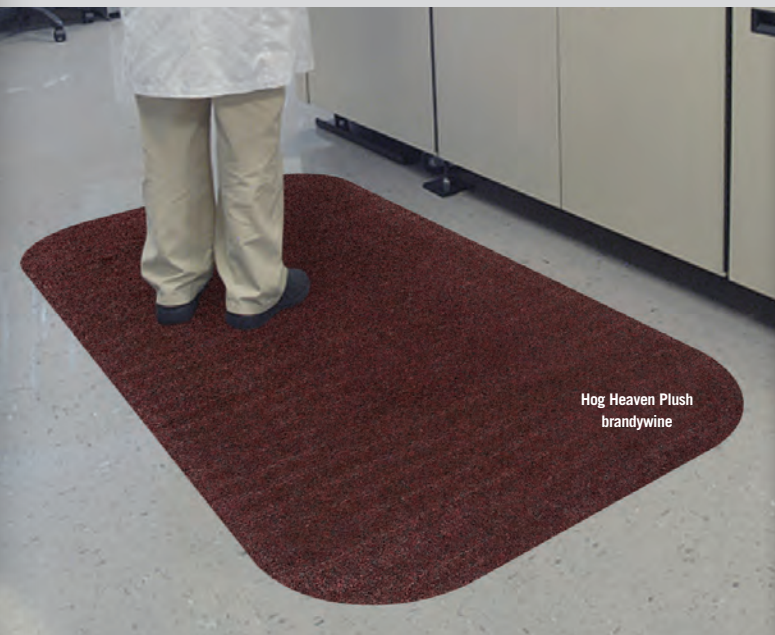

INTERIOR/ANTI-FATIGUE

HOG HEAVEN™ FASHION

- Anti-static, slip-resistant 100% solution-dyed polypropylene top surface will not fade
- Solution-dyed fabric is molded to a solid Nitrile rubber surface for best durability
- Closed-cell cushion backing is molded to the Nitrile surface, providing a comfortable long-lasting mat with greater border strength
- Beveled border remains flexible for the life of the product and will not crack or curl
- All Hog Heaven™ mats are certified slip resistant by the National Floor Safety Institute
- Available in two thicknesses: 5/8" and 7/8"
- Ideal uses include concierge desk, bellman stand, copier station, registration desk and shipping desk

320 granite 321 cocoa brown 322 cobalt blue 323 coal black

INTERIOR/ANTI-FATIGUE

HOG HEAVEN™ PLUSH

- Anti-static, slip-resistant 100% solution-dyed nylon top surface will not fade
- Closed-cell cushion backing provides long-lasting comfort without breaking down
- Beveled edges and curved corners create a safer transition from mat to floor
- Designed for maximum worker comfort and striking appearance
- All Hog Heaven™ mats are certified slip resistant by the National Floor Safety Institute
- Available in two thicknesses: 5/8" and 7/8"
- Ideal uses include concierge desk, bellman stand, copier station, registration desk and shipping desk