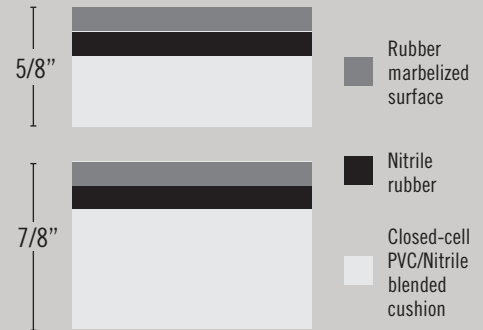

Hog Heaven
 Marble Top
 midnight swirl

Hog Heaven
 Marble Top
 midnight swirl

- Closed cell Nitrile cushion provides long lasting comfort
- Extra thick (.170") PVC/rubber top ensures long life
- Smooth diamond patterned top allows worker to pivot freely
- Borders will not crack or curl
- Surface is easy to clean
- Cushion is not glued on but is permanently molded to top, eliminating the possibility of delamination
- Available in 5/8" and 7/8" thicknesses
- Anti-static

10 midnight swirl

11 granite dusk

12 blue merle

13 amber maple

Hog Heaven
 Marble Top
 midnight swirl

5/8" thickness		Product No. 448		
Size(ft.)	Size Approx.(in.)			Shipping Wt. (lbs)
2 x 3	24 x 32			8
3 x 5	32 x 58			20
3 x 12	32 x 142			45
4 x 6	46 x 69			31
Special Sizes: Retail Price/Linear Foot (\$). Rounded up to the Nearest Foot. 60' Maximum Length. Shipping Wt. for Special Sizes: 5/8" = 1.30 lbs/sq ft.				
		3' (32") WIDTHS		
		4' (46") WIDTHS		

7/8" thickness		Product No. 449		
Size(ft.)	Size Approx.(in.)			Shipping Wt. (lbs)
2 x 3	24 x 32			10
3 x 5	32 x 58			23
3 x 12	32 x 142			53
4 x 6	46 x 69			36
Special Sizes: Retail Price/Linear Foot (\$). Rounded up to the Nearest Foot. 60' Maximum Length. Shipping Wt. for Special Sizes: 7/8" = 1.50 lbs/sq ft.				
		3' (32") WIDTHS		
		4' (46") WIDTHS		