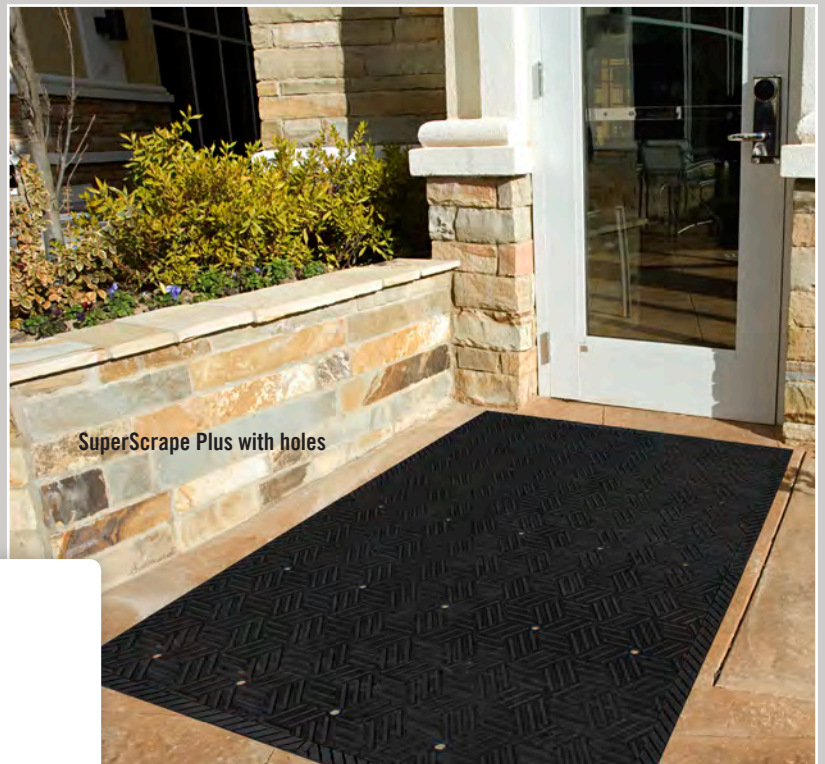

The SuperScrape Plus mat features a multi-directional molded tread pattern that effectively scrapes tough dirt and grime from shoes. The unique drainable borders help filter water off the mat, making it perfect for outside use as a scraper mat or as a slip-resistant mat in wet areas. Available with or without holes.

- **Superior dirt and moisture control** - surface cleats effectively remove and keep dirt and sand beneath shoe level so it cannot enter your building; drainable borders filter water off the mat
- **Safe** - slip-resistant and certified high-traction by the National Floor Safety Institute
- **Grease/oil resistant**
- **Commercially launderable**

SuperScrape™ Plus

Scraper / Indoor-Outdoor

Product No. 5558, 5559 (with holes)

Standard Sizes:

2.5' X 3'

3' X 5'

4' X 6'

3' X 10'