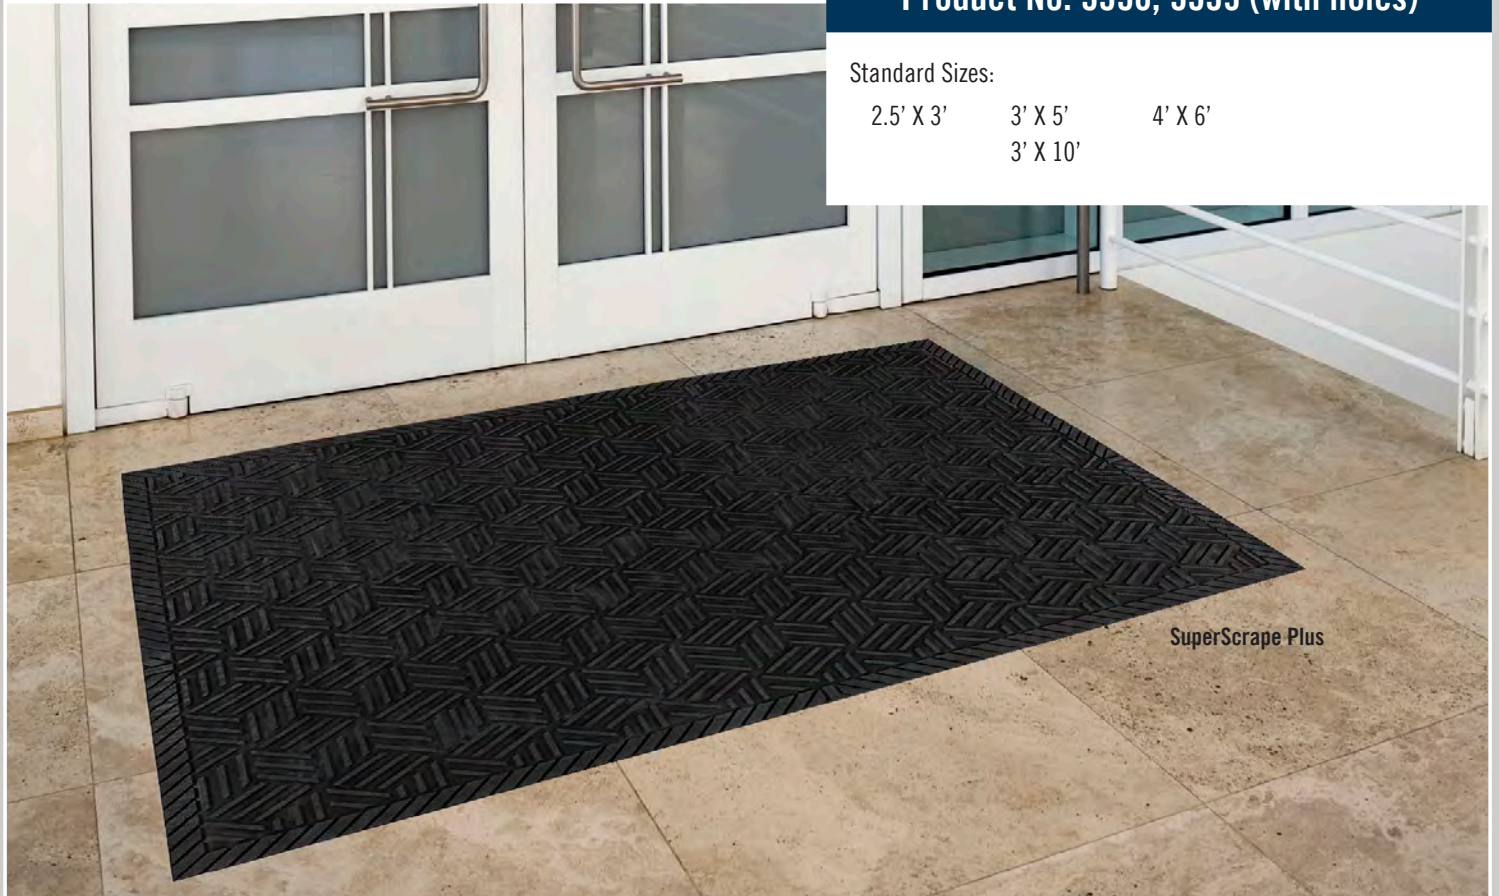

The SuperScrape Plus mat features a multi-directional molded tread pattern that effectively scrapes tough dirt and grime from shoes. The unique drainable borders help filter water off the mat, making it perfect for outside use as a scraper mat or as a slip-resistant mat in wet areas. Available with or without holes.

- **Superior dirt and moisture control** - surface cleats effectively remove and keep dirt and sand beneath shoe level so it cannot enter your building; drainable borders filter water off the mat
- **Safe** - slip-resistant and certified high-traction by the National Floor Safety Institute
- **Grease/oil resistant**
- **Commercially launderable**

SuperScrape™ Plus

Scraper / Indoor-Outdoor

Product No. 5558, 5559 (with holes)

Standard Sizes:

2.5' X 3'

3' X 5'

4' X 6'

3' X 10'