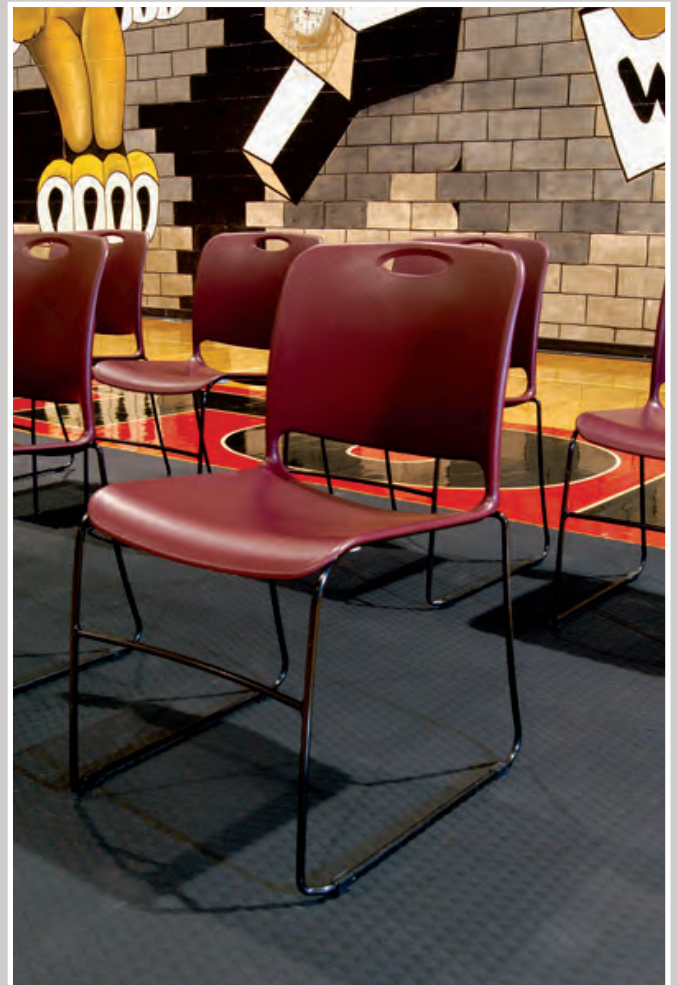

# Traction Tread Mats

Slip-Resistant / Dry or Wet Environments / Indoor

Traction Tread mats are designed to provide slip-resistant floor protection in a variety of settings.

- **Slip-Resistant & Safe** - Certified high-traction by the National Floor Safety Institute (NFSI)
- **Durable** - 1/8" solid nitrile rubber provides years of service life and will not crack or curl
- **Versatile** - Grease/oil proof; chemical resistant; welding safe; ESD rating of electrically conductive

## Traction Tread

Slip-Resistant / Dry or Wet Environments / Indoor

1/8" thickness		Product No. 50
Size	Shipping Weight	
33" x 40' Roll	96 lbs.	
44" x 40' Roll	130 lbs.	
58" x 40' Roll	162 lbs.	

**Note** - Special sizes available in widths of 33", 44" and 58".