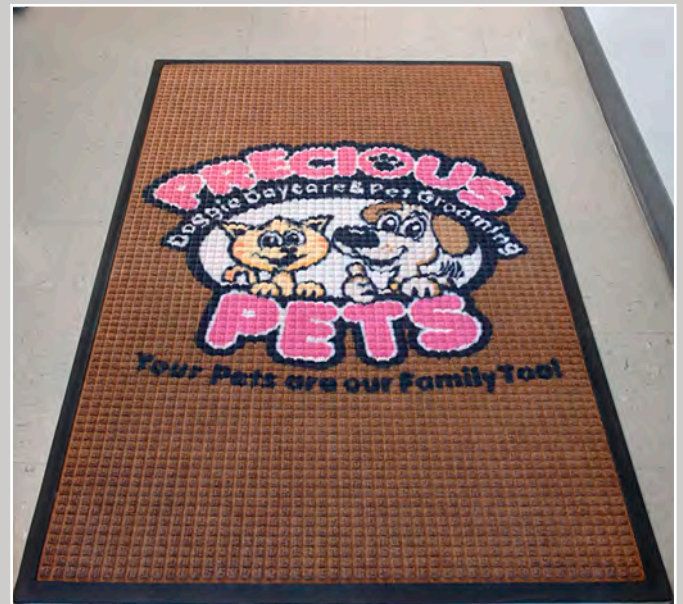

FERGUSON
CLEANING SUPPLIES

FergusonCleaningSupplies.com
BuyFcs.com
303-288-7070