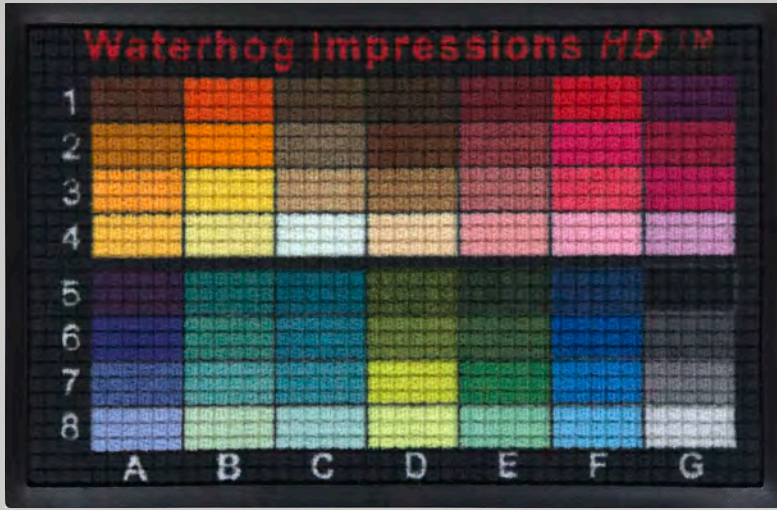

# WaterHog® Impressions HD Mat

Logo / Scraper-Wiper / Indoor-Outdoor

The WaterHog Impressions HD mat features a PET fiber surface with durable nitrile rubber backing. It's perfect for use as a slip-resistant entrance mat to showcase your logo or image, or in any area where moisture tracking or dripping occurs regularly.

- **Clean and dry** - water dam border holds moisture; raised nubs are resistant to crushing and keep dirt below foot level
- **Safe** - beveled edges provide a safe transition from mat to floor; certified slip-resistant by the National Floor Safety Institute
- **Durable nitrile rubber backing**; available with cleated backing for placement on carpet, or smooth backing for hard floors
- **Commercially launderable**
- 57 standard color options available; no setup charge

# WaterHog® Impressions HD

Logo / Scraper-Wiper / Indoor-Outdoor

Product No. 2381

Available Sizes:

2' X 3'	3' X 4'	4' X 6'	6' X 8'
	3' X 5'	4' X 8'	6' X 10'
	3' X 10'		6' X 12'
	3' X 12'		6' X 16'
	3' X 16'		6' X 20'
	3' X 20'		