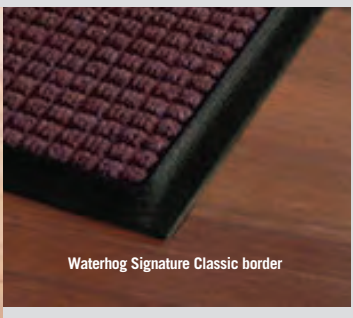

a
the andersen company

SCRAPER-WIPER/INDOOR-OUTDOOR

WATERHOG™ SIGNATURE

- Perfect for high traffic areas where a company logo mat with scraper/wiper capability is needed
- 3/8" thick, 100% UV resistant polypropylene fabric for indoor and outdoor placements
- Molded rubber backing resists curling and cracking in all types of weather. Available in smooth and cleated backing types.
- 150 standard color options available. PMS color matching is available with an upcharge.
- Earth-friendly rubber backing has 20% post-consumer recycled content
- Logo area is molded into the rubber

FergusonCleaningSupplies.com
BuyFcs.com
303-288-7070

**MADE
IN THE
USA**

vertical orientation

horizontal orientation

Waterhog Signature Fashion border

Waterhog Signature Classic border

FERGUSON
CLEANING SUPPLIES
FergusonCleaningSupplies.com
BuyFcs.com
303-288-7070