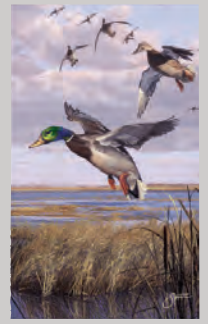

Deer
Artist: Rosemary Millette
4' x 6' 1312735
Horizontal
Rubber Border

3' x 5' 1313672
Vertical

- Heavy 32 oz/sq yd high twist, heat-set nylon face fabric
- SBR rubber backing contains 20% recycled rubber from car tires
- Features artwork from five renowned Wild Wings® artists
- Wiper mat captures moisture and fine dirt particles while helping to reduce slip-and-fall accidents
- Available with vinyl backing and serged borders, or SBR backing and rubber borders
- Mats will compliment any business and are ideal for high traffic, indoor applications such as sporting good stores, hardware stores, restaurants, bars and lodges

Rubber Border

Serged Border

on SBR (with rubber border)			Product No. 812
Size(ft.)			Shipping Wt. (lbs)
3 x 5			8
4 x 6			13
on vinyl (with serged border)			Product No. 812
3 x 5			9
4 x 6			17

Wood Ducks
Artist: Rosemary Millette

4' x 6' 1312720
Horizontal

3' x 5' 1312716
Vertical

Mallards
Artist: Scot Storm

4' x 6' 1327399
Horizontal

3' x 5' 1327395
Vertical

Pheasants
Artist: Rosemary Millette

4' x 6' 1312721
Horizontal

3' x 5' 1312723
Vertical

Wild Turkeys
Artist: Rosemary Millette

4' x 6' 1312731
Horizontal

3' x 5' 1312725
Vertical

Geese
Artist: David A. Maass

4' x 6' 1327380
Horizontal

3' x 5' 1327384
Vertical

Bear
Artist: Rosemary Millette

4' x 6' 1312732
Horizontal